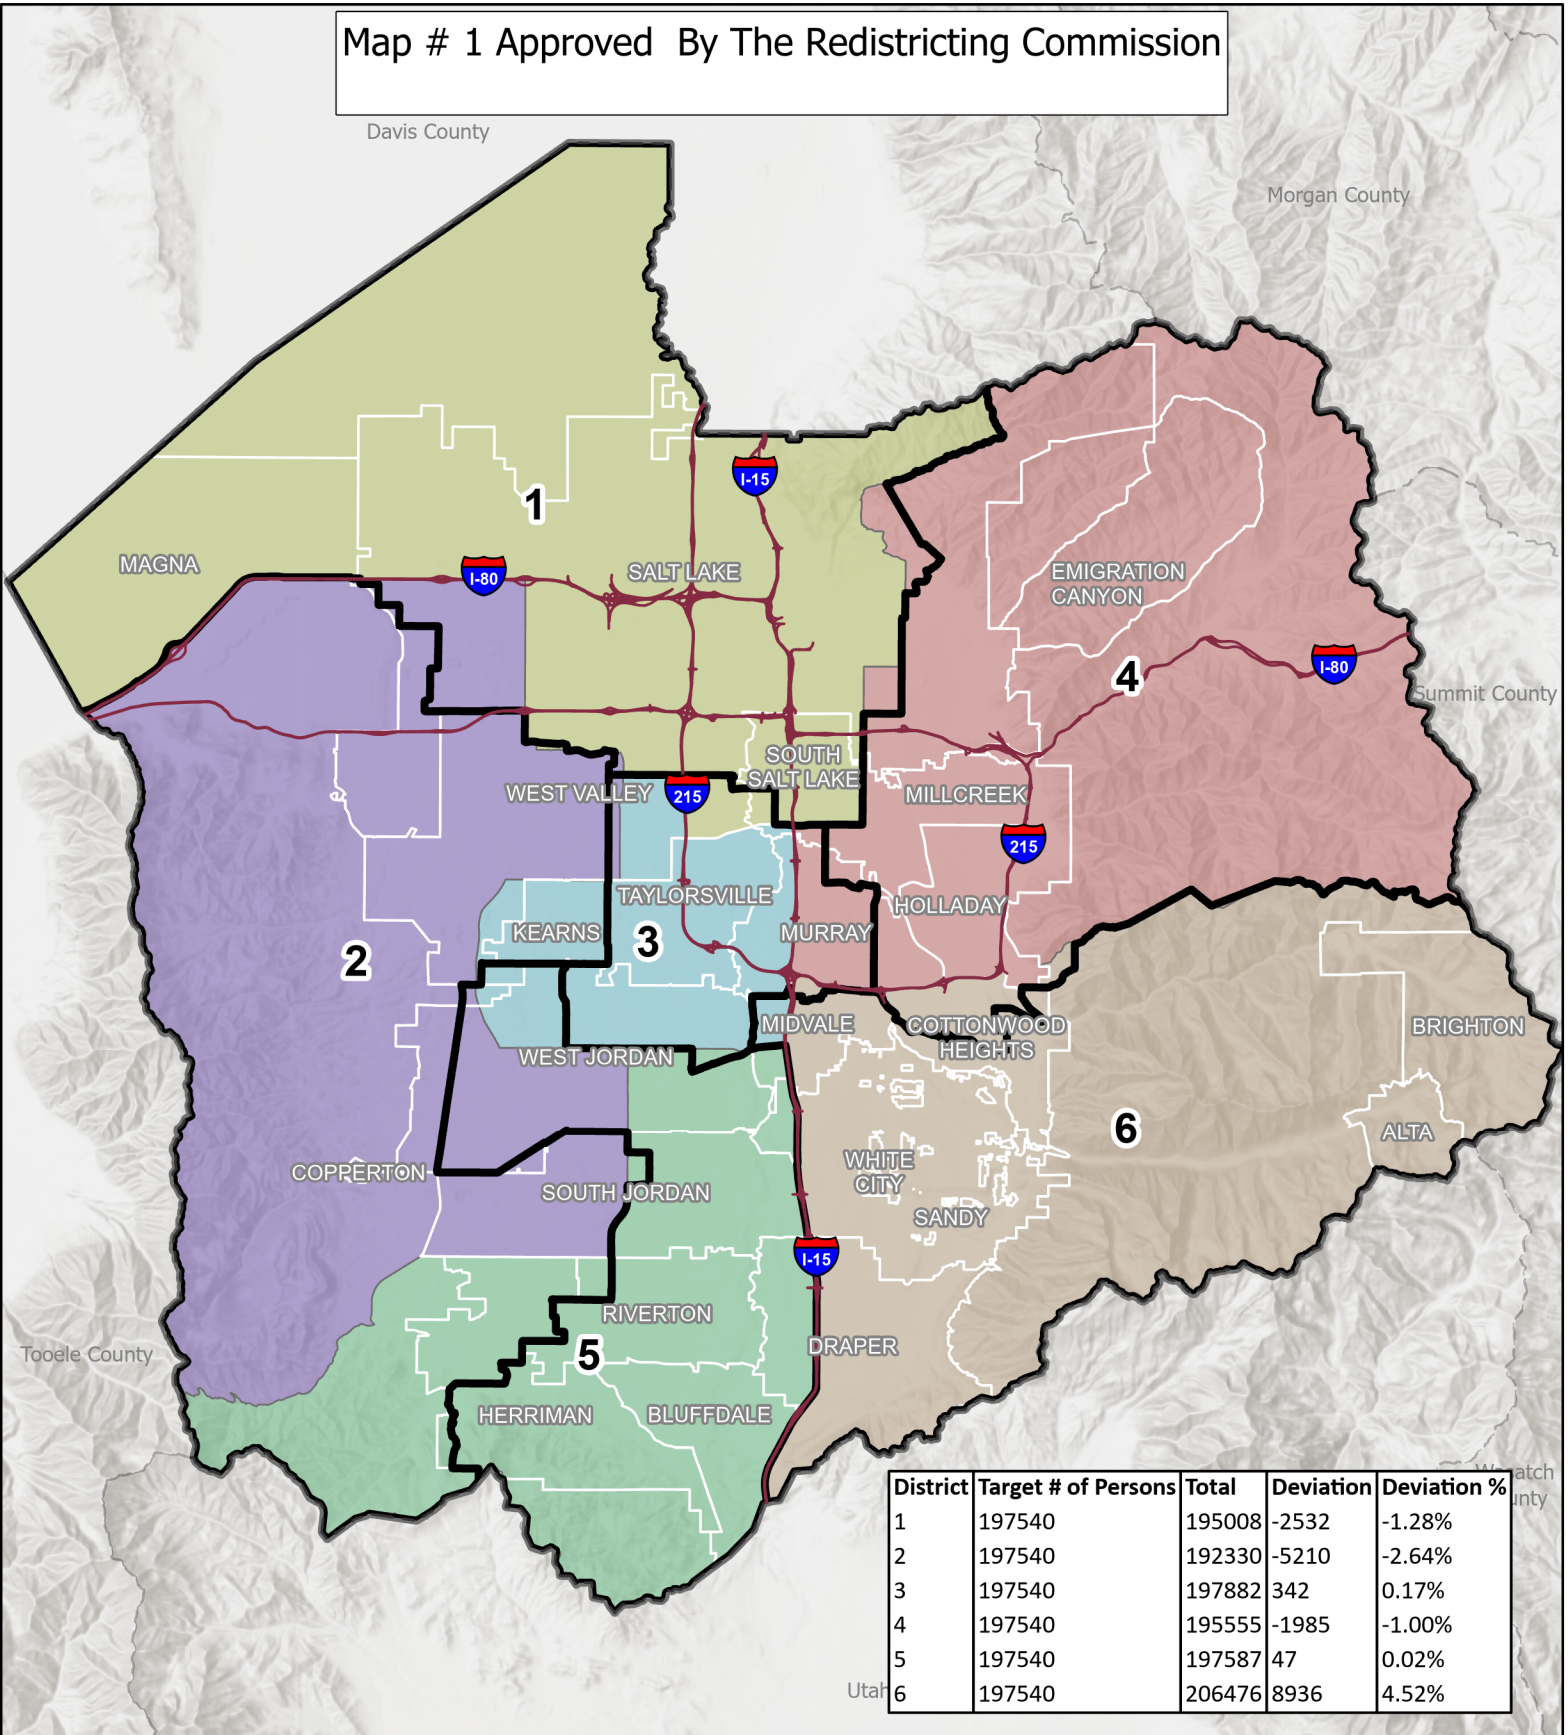

Map # 1 Approved By The Redistricting Commission

Davis County

Morgan County

Summit County

Tooele County

Wasatch County

Utah

- Current County Council Districts
- Municipalities
- Freeways
- District 1
- District 2
- District 3

- District 4
- District 5
- District 6

10/28/2021