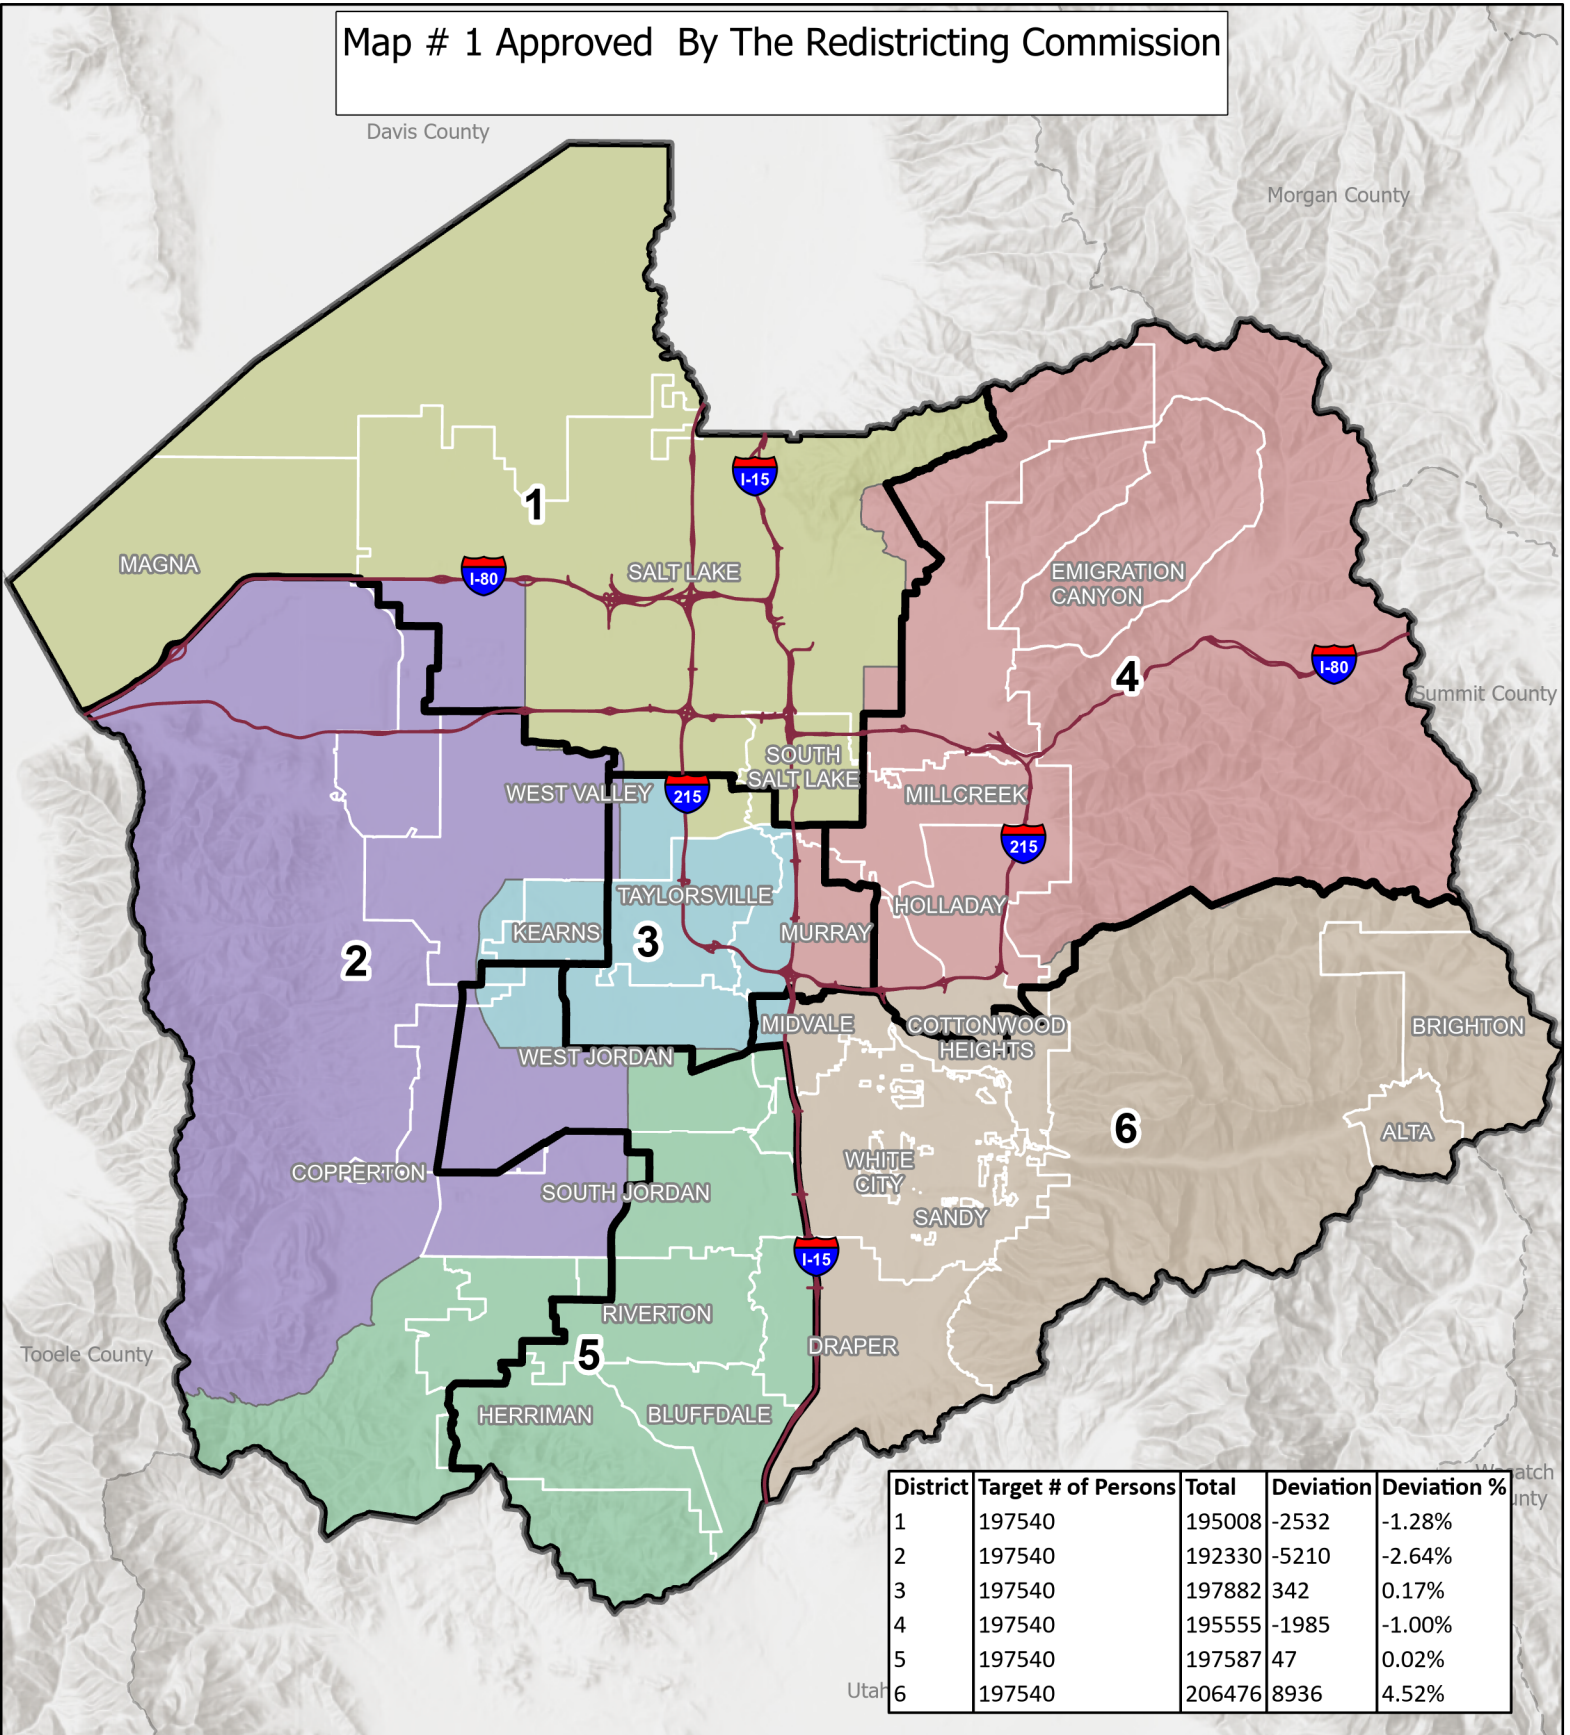

Map # 1 Approved By The Redistricting Commission

Davis County

Morgan County

Summit County

Tooele County

Wasatch County

Utah

- Current County Council Districts
- Municipalities
- Freeways
- District 1
- District 2
- District 3

- District 4
- District 5
- District 6

10/28/2021