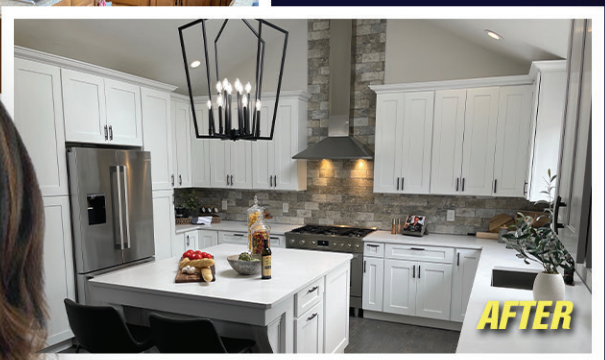

CBS ORIGINAL

SECRET CELEBRITY RENOVATION

Welcome to Season 2 of the CBS prime time series that follows celebrities on a journey back to their hometown, giving a much deserved renovation to that special person in their life.

Whether it is a family member who has been by their side from day one, a former coach, or even a mentor who helped mold them into the person they are today, our celebrity is on a mission to say 'thank you' with a surprise that will last a lifetime.

NISCHELLE TURNER
Host