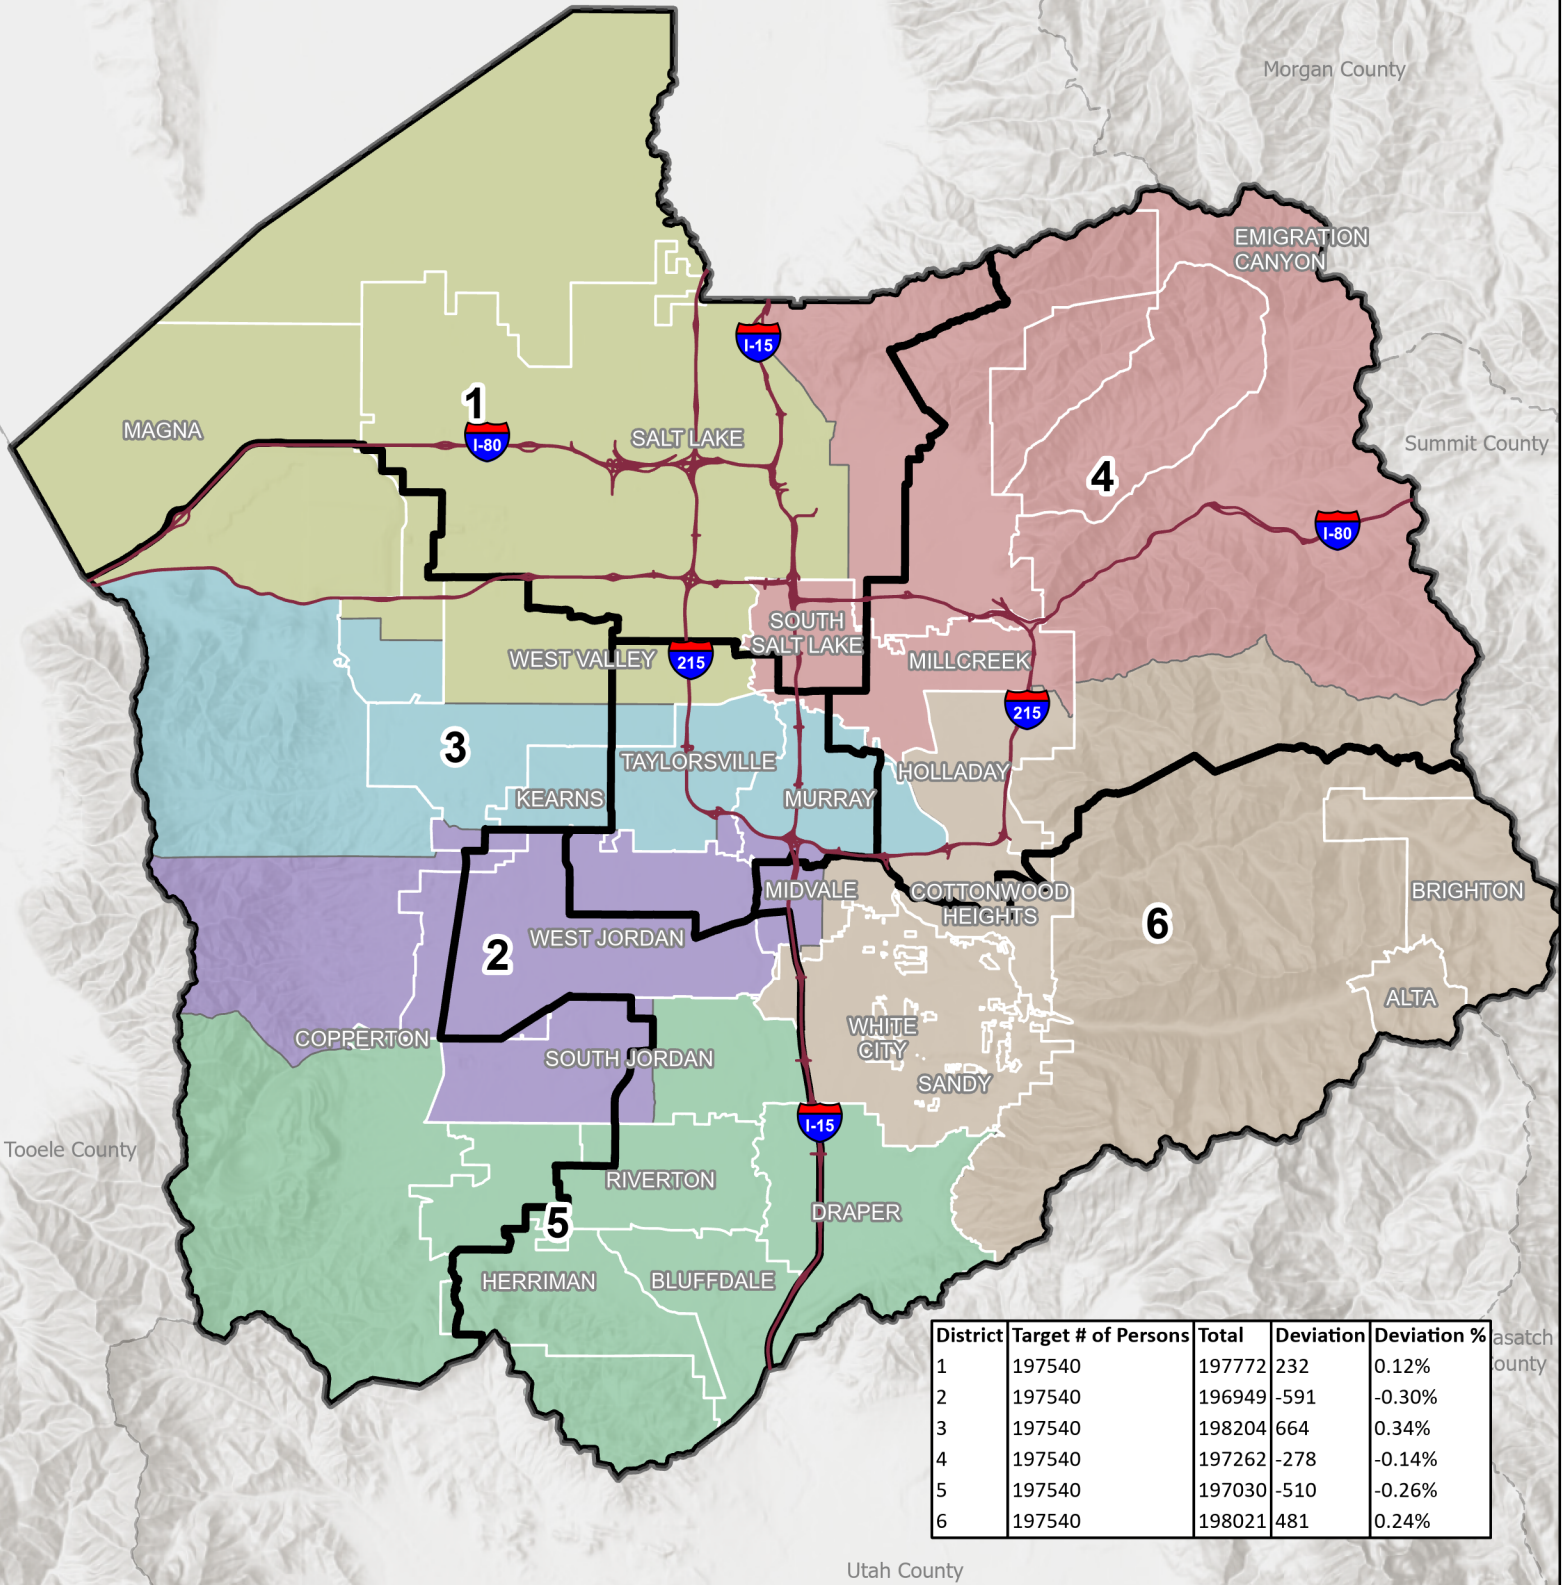

Map # 3 Approved By The Redistricting Commission

Davis County

Morgan County

Summit County

Tooele County

Utah County

Wasatch County

District	Target # of Persons	Total	Deviation	Deviation %
1	197540	197772	232	0.12%
2	197540	196949	-591	-0.30%
3	197540	198204	664	0.34%
4	197540	197262	-278	-0.14%
5	197540	197030	-510	-0.26%
6	197540	198021	481	0.24%

- Current County Council Districts
- Municipalities
- Freeways
- District 1
- District 2
- District 3

- District 4
- District 5
- District 6

10/28/2021