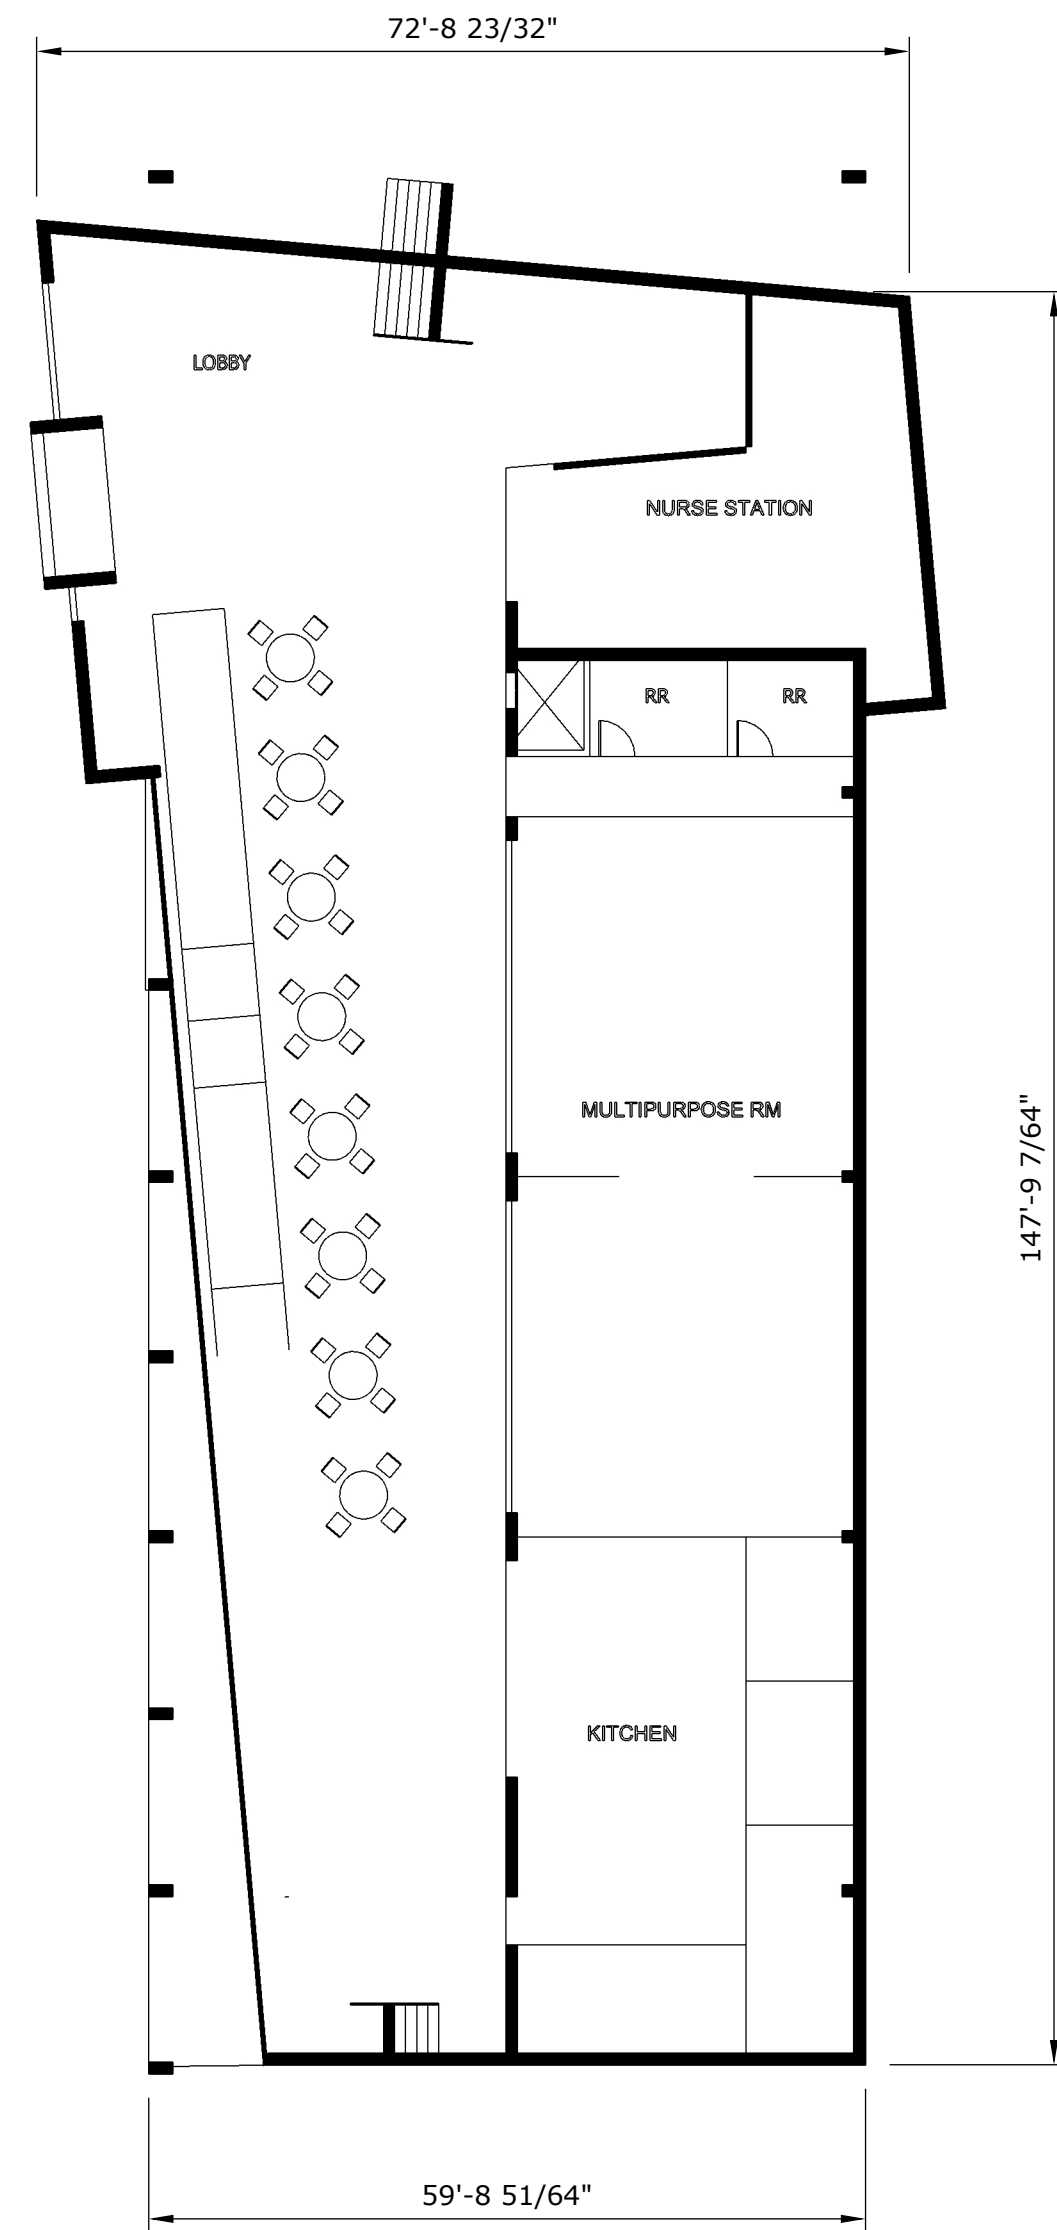

# CAMP KOSTOPULOS CONCEPT PLAN AND ELEVATION

SCALE: 1/16"=1'-0"

LOWER LEVEL

UPPER LEVEL