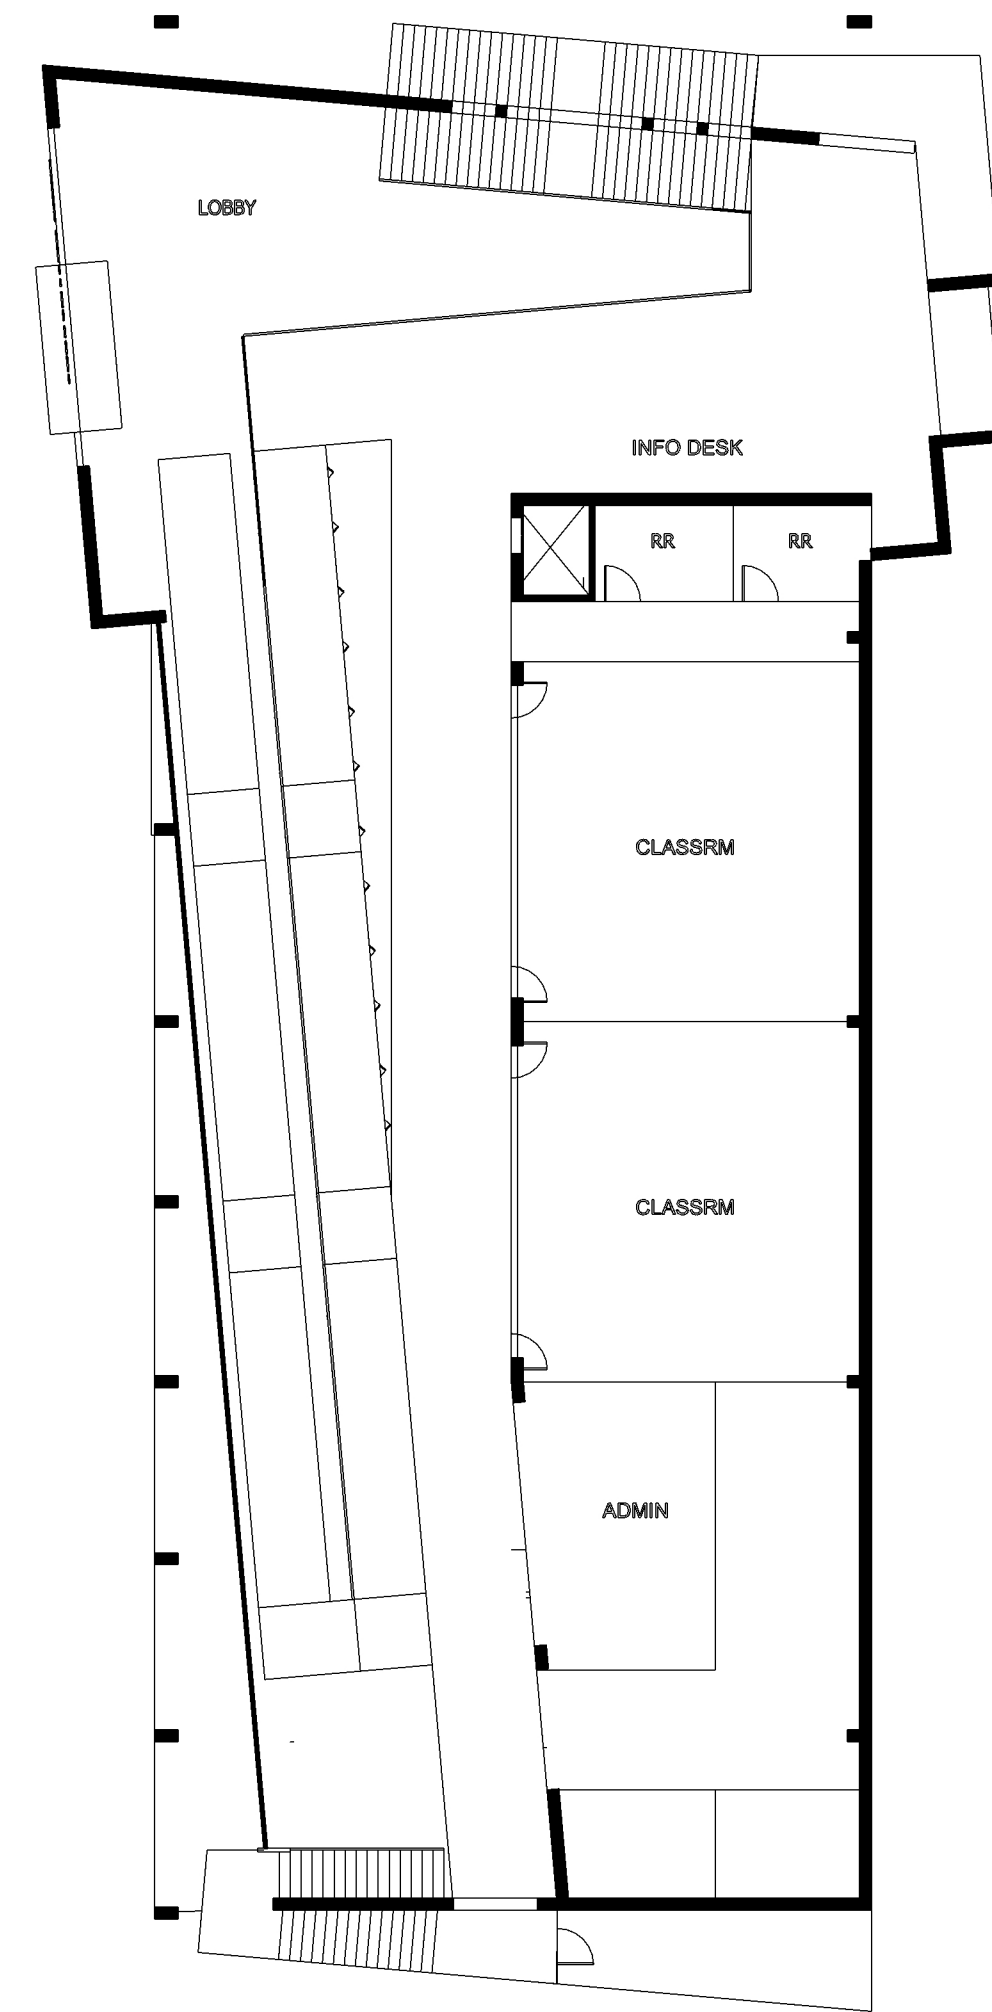

# CAMP KOSTOPULOS CONCEPT PLAN AND ELEVATION

SCALE: 1/16"=1'-0"

LOWER LEVEL

UPPER LEVEL