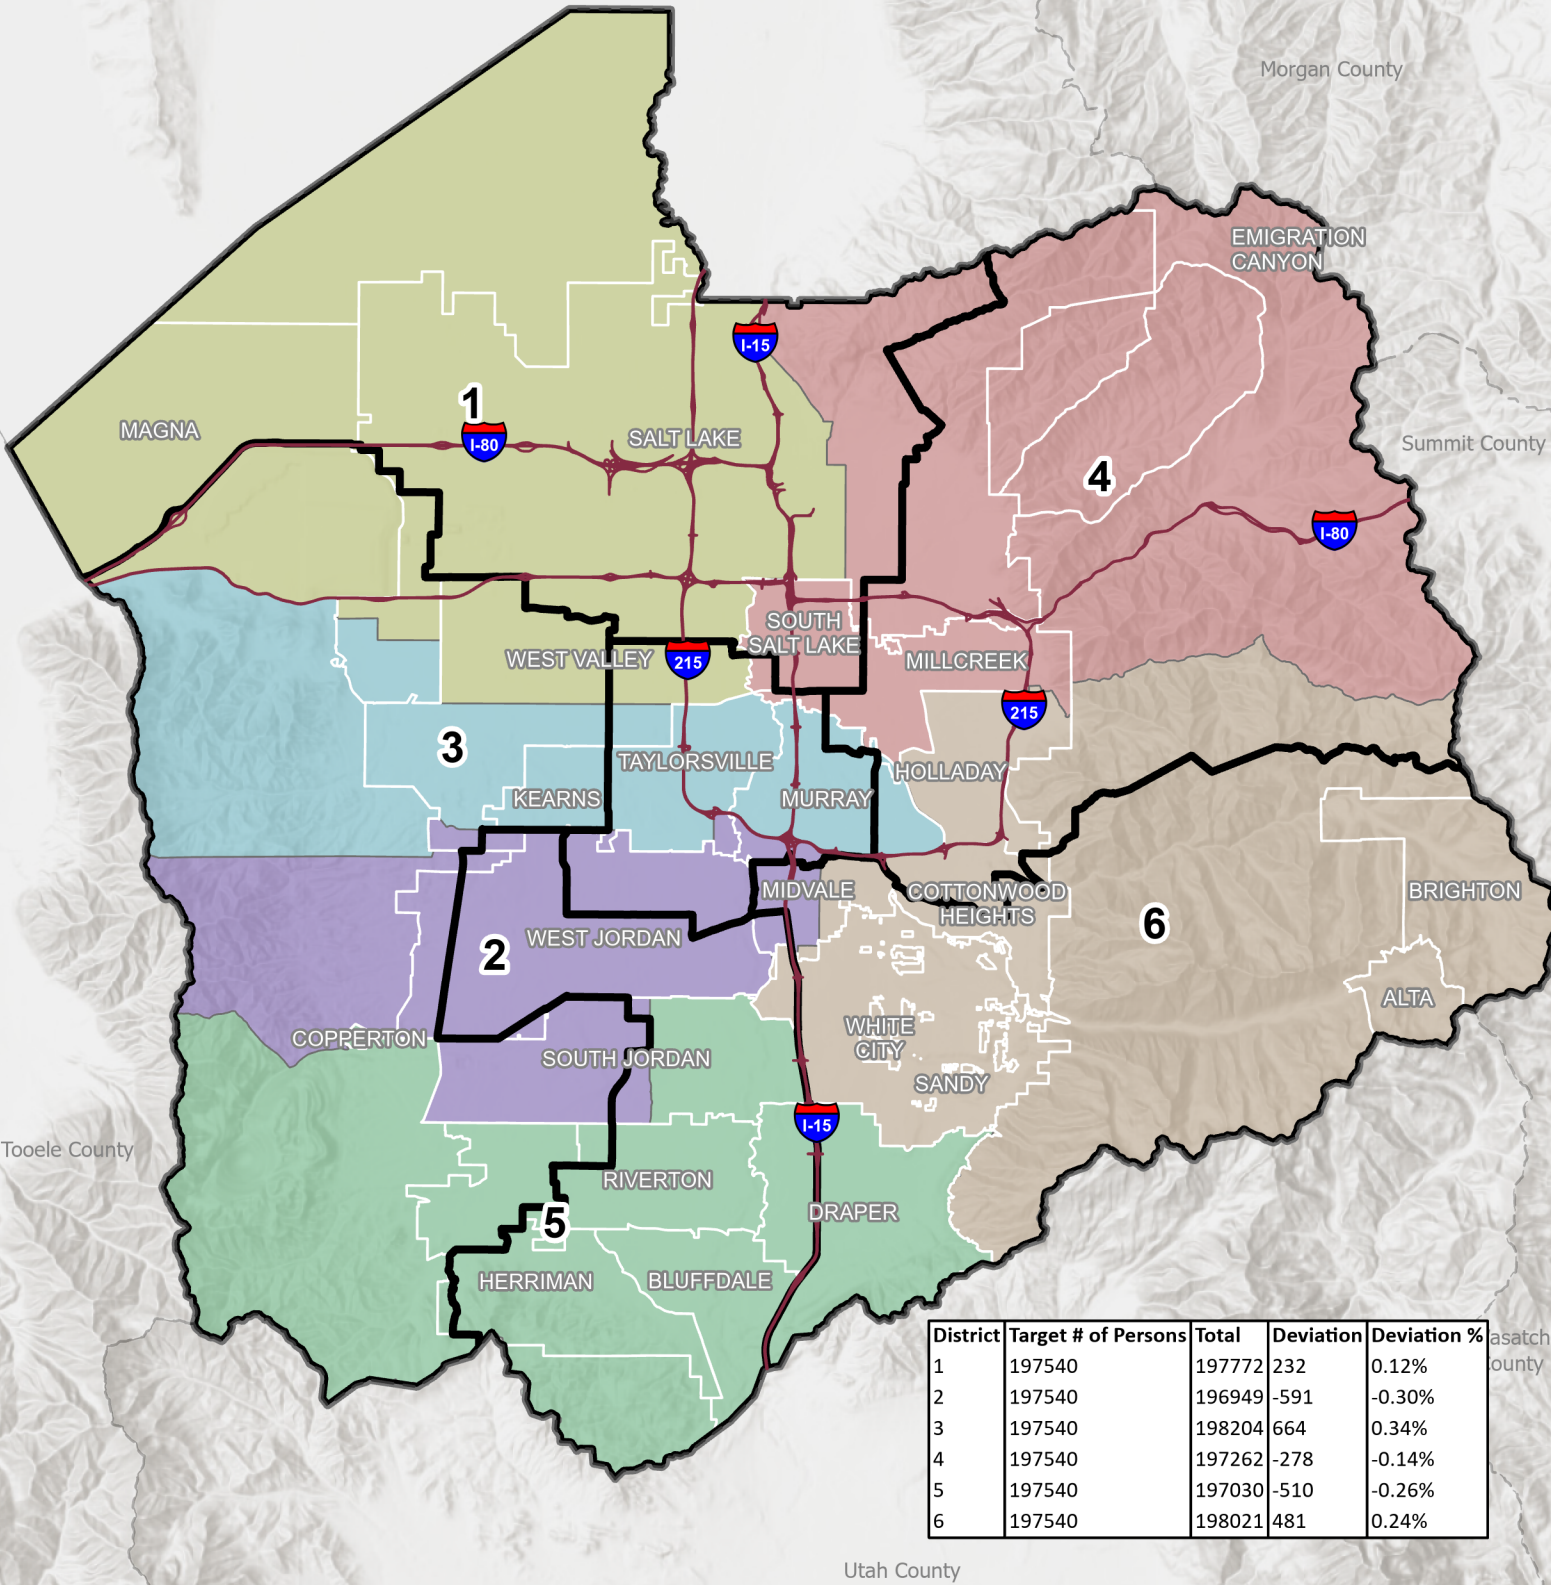

# Map # 3 Approved By The Redistricting Commission

Davis County

Morgan County

Summit County

Tooele County

Utah County

Wasatch county

District	Target # of Persons	Total	Deviation	Deviation %
1	197540	197772	232	0.12%
2	197540	196949	-591	-0.30%
3	197540	198204	664	0.34%
4	197540	197262	-278	-0.14%
5	197540	197030	-510	-0.26%
6	197540	198021	481	0.24%

- Current County Council Districts
- Municipalities
- Freeways
- District 1
- District 2
- District 3

- District 4
- District 5
- District 6

10/28/2021